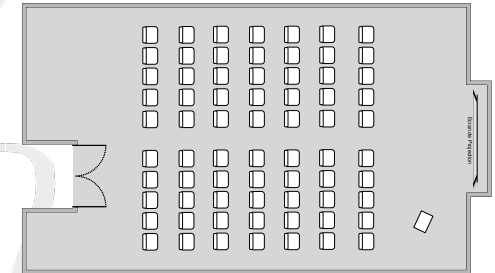

**Meeting Room
HARDELOT**

*85 m2 meeting room
without natural
daylight.
Maximum capacity
of 50 people on
cocktail receptions.
Can be combined to
the WIMEREUX and
WISSANT Meeting
Rooms :*

HARDELOT+WIMEREUX :
165 m2
**HARDELOT+WIMEREUX
+ WISSANT :**
230 m2

Technical description

- Surface: 85 m2
- Height: 2,60 m (8,5 ft)
- 5500 Lumens video projector
- PA System
- 9 220 V electric plugs
- 2 USB plugs
- 1 HDMI port
- 1 network socket
- Telephone
- WI-FI
- TV antenna

Room Layout capacities

Banquet (50)

Theatre (70)

Classroom (40)

“U” shape (30)