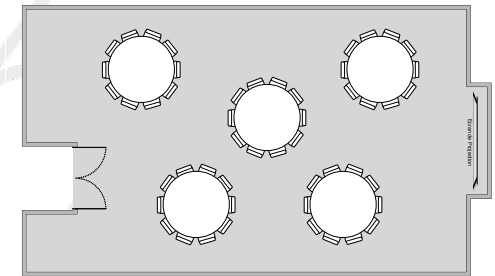

**Meeting Room
HARDELOT**

*85 m2 meeting room
without natural
daylight.
Maximum capacity
of 50 people on
cocktail receptions.
Can be combined to
the WIMEREUX and
WISSANT Meeting
Rooms :*

HARDELOT+WIMEREUX :
165 m2
**HARDELOT+WIMEREUX
+ WISSANT :**
230 m2

Technical description

- Surface: 85 m2
- Height: 2,60 m (8,5 ft)
- 5500 Lumens video projector
- PA System
- 9 220 V electric plugs
- 2 USB plugs
- 1 HDMI port
- 1 network socket
- Telephone
- WI-FI
- TV antenna

Room Layout capacities

Banquet (50)

Theatre (70)

Classroom (40)

“U” shape (30)