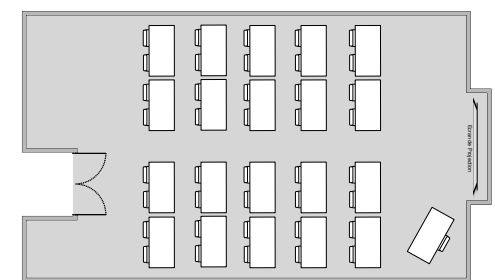

**Meeting Room
HARDELOT**

*85 m2 meeting room
without natural
daylight.
Maximum capacity
of 50 people on
cocktail receptions.
Can be combined to
the WIMEREUX and
WISSANT Meeting
Rooms :*

HARDELOT+WIMEREUX :
165 m2
**HARDELOT+WIMEREUX
+ WISSANT :**
230 m2

Technical description

- Surface: 85 m2
- Height: 2,60 m (8,5 ft)
- 5500 Lumens video projector
- PA System
- 9 220 V electric plugs
- 2 USB plugs
- 1 HDMI port
- 1 network socket
- Telephone
- WI-FI
- TV antenna

Room Layout capacities

Banquet (50)

Theatre (70)

Classroom (40)

“U” shape (30)