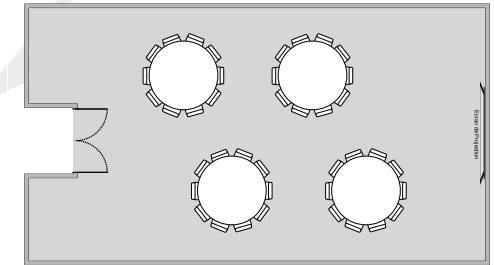

Rooms :

WIMEREUX+HARDELOT:

165 m2

WIMEREUX+HARDELOT

+ WISSANT :

230 m2

Technical description

- Surface: 80 m2
- Height: 2,60 m (8,5 ft)
- 3200 Lumens video projector
- PA System
- 7 220 V electrical plugs
- 2 USB plugs
- 1 HDMI port
- 1 network socket
- Telephone
- WI-FI
- TV antenna

Room Layout capacities

Banquet (40)

Theatre (70)

Classroom (40)

"U" shape (30)