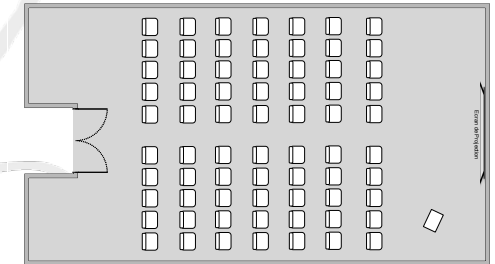

Meeting Room WIMEREUX

80 m2 meeting room
with natural
daylight.

Maximum capacity
of 50 people on
cocktail receptions,
with a private
outdoor terrace

Can be combined to
the HARDELOT and
WISSANT Meeting
Rooms :

Rooms :

WIMEREUX+HARDELOT:

165 m2

WIMEREUX+HARDELOT

+ WISSANT :

230 m2

Technical description

- Surface: 80 m2
- Height: 2,60 m (8,5 ft)
- 3200 Lumens video projector
- PA System
- 7 220 V electrical plugs
- 2 USB plugs
- 1 HDMI port
- 1 network socket
- Telephone
- WI-FI
- TV antenna

Room Layout capacities

Banquet (40)

Theatre (70)

Classroom (40)

"U" shape (30)