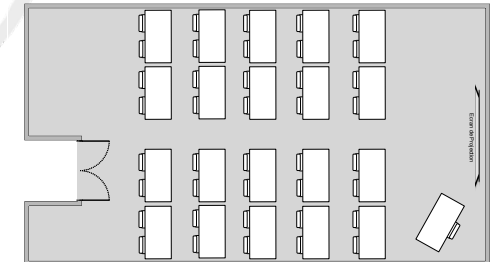

Meeting Room WIMEREUX

80 m2 meeting room
with natural
daylight.

Maximum capacity
of 50 people on
cocktail receptions,
with a private
outdoor terrace

Can be combined to
the HARDELOT and
WISSANT Meeting
Rooms :

Rooms :

WIMEREUX+HARDELOT:

165 m2

WIMEREUX+HARDELOT

+ WISSANT :

230 m2

Technical description

- Surface: 80 m2
- Height: 2,60 m (8,5 ft)
- 3200 Lumens video projector
- PA System
- 7 220 V electrical plugs
- 2 USB plugs
- 1 HDMI port
- 1 network socket
- Telephone
- WI-FI
- TV antenna

Room Layout capacities

Banquet (40)

Theatre (70)

Classroom (40)

"U" shape (30)