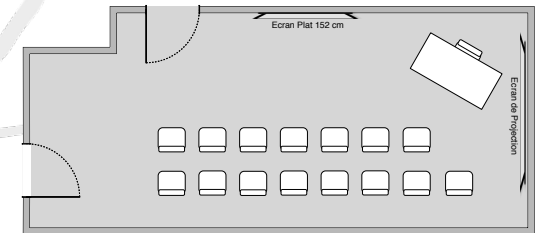

Meeting Room  
**BERGUES**

*30 m2 meeting room with natural daylight. Ideal place for work meetings or exhibitions. Direct access to the SAINT-OMER meeting room*

**Technical description**

- Surface: 30 m2
- Height: 2,40 m (7,8 ft)
- 60" LCD Flat Screen
- 10 220 V electrical plugs
- 2 USB plugs
- 1 VGA & HDMI ports
- 1 network socket
- Telephone
- TV antenna
- WI-FI

**Room Layout capacities**

**Boardroom (12)**

**Theatre (15)**

**Classroom (10)**

**"U" shape (10)**