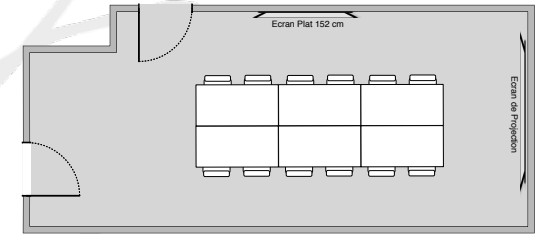

Meeting Room  
**BERGUES**

*30 m2 meeting room with natural daylight. Ideal place for work meetings or exhibitions. Direct access to the SAINT-OMER meeting room*

**Technical description**

- Surface: 30 m2
- Height: 2,40 m (7,8 ft)
- 60" LCD Flat Screen
- 10 220 V electrical plugs
- 2 USB plugs
- 1 VGA & HDMI ports
- 1 network socket
- Telephone
- TV antenna
- WI-FI

**Room Layout capacities**

**Boardroom (12)**

**Theatre (15)**

**Classroom (10)**

**"U" shape (10)**