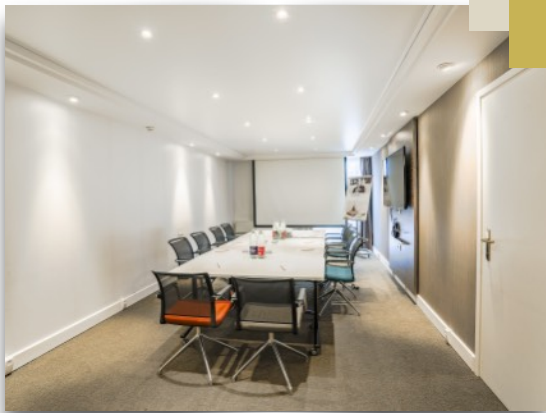

Meeting Room  
**BERGUES**

*30 m2 meeting room with natural daylight. Ideal place for work meetings or exhibitions. Direct access to the SAINT-OMER meeting room*

**Technical description**

- Surface: 30 m2
- Height: 2,40 m (7,8 ft)
- 60" LCD Flat Screen
- 10 220 V electrical plugs
- 2 USB plugs
- 1 VGA & HDMI ports
- 1 network socket
- Telephone
- TV antenna
- WI-FI