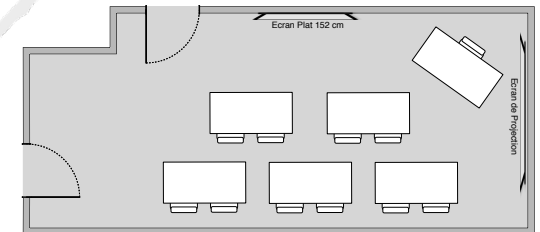

Meeting Room  
**BERGUES**

*30 m2 meeting room with natural daylight. Ideal place for work meetings or exhibitions. Direct access to the SAINT-OMER meeting room*

**Technical description**

- Surface: 30 m2
- Height: 2,40 m (7,8 ft)
- 60" LCD Flat Screen
- 10 220 V electrical plugs
- 2 USB plugs
- 1 VGA & HDMI ports
- 1 network socket
- Telephone
- TV antenna
- WI-FI

**Room Layout capacities**

**Boardroom (12)**

**Theatre (15)**

**Classroom (10)**

**"U" shape (10)**