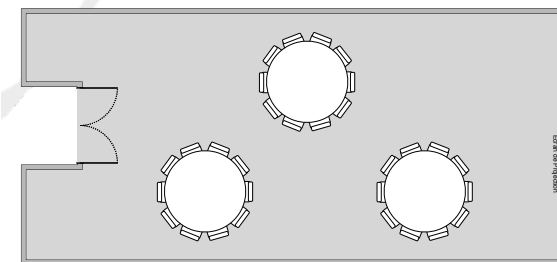

**Meeting Room  
WISSANT**

*60 m2 meeting room with natural daylight provided by large bay windows. Magnificent view of the garden. Maximum capacity of 40 people for cocktail receptions. Can be combined to the HARDELOT and WIMEREUX Meeting Rooms to reach 230 m2.*

**Technical description**

- Surface: 65 m2
- Height: 2,60 m (8,5 ft)
- 4200 Lumens video projector
- 12 220 V electric plugs
- 2 USB plugs
- 1 HDMI port
- 1 network socket
- Telephone
- WI-FI

**Room Layout capacities**

**Banquet (30)**

**Theatre (60)**

**Classroom (20)**

**“U” shape (20)**