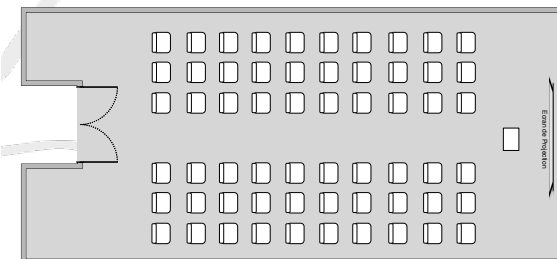

**Meeting Room  
WISSANT**

*60 m2 meeting room with natural daylight provided by large bay windows. Magnificent view of the garden. Maximum capacity of 40 people for cocktail receptions. Can be combined to the HARDELOT and WIMEREUX Meeting Rooms to reach 230 m2.*

**Technical description**

- Surface: 65 m2
- Height: 2,60 m (8,5 ft)
- 4200 Lumens video projector
- 12 220 V electric plugs
- 2 USB plugs
- 1 HDMI port
- 1 network socket
- Telephone
- WI-FI

**Room Layout capacities**

**Banquet (30)**

**Theatre (60)**

**Classroom (20)**

**“U” shape (20)**