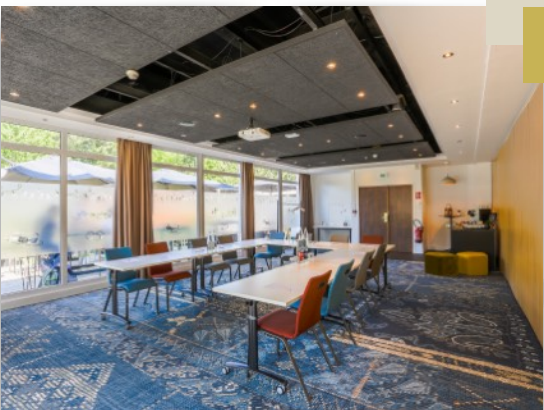

**Meeting Room  
WISSANT**

*60 m2 meeting room with natural daylight provided by large bay windows. Magnificent view of the garden. Maximum capacity of 40 people for cocktail receptions. Can be combined to the HARDELOT and WIMEREUX Meeting Rooms to reach 230 m2.*

**Technical description**

- Surface: 65 m2
- Height: 2,60 m (8,5 ft)
- 4200 Lumens video projector
- 12 220 V electric plugs
- 2 USB plugs
- 1 HDMI port
- 1 network socket
- Telephone
- WI-FI

**Room Layout capacities**

**Banquet (30)**

**Theatre (60)**

**Classroom (20)**

**“U” shape (20)**