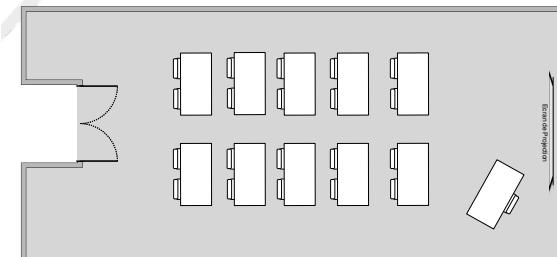

**Meeting Room  
WISSANT**

*60 m2 meeting room with natural daylight provided by large bay windows. Magnificent view of the garden. Maximum capacity of 40 people for cocktail receptions. Can be combined to the HARDELOT and WIMEREUX Meeting Rooms to reach 230 m2.*

**Technical description**

- Surface: 65 m2
- Height: 2,60 m (8,5 ft)
- 4200 Lumens video projector
- 12 220 V electric plugs
- 2 USB plugs
- 1 HDMI port
- 1 network socket
- Telephone
- WI-FI

**Room Layout capacities**

**Banquet (30)**

**Theatre (60)**

**Classroom (20)**

**“U” shape (20)**